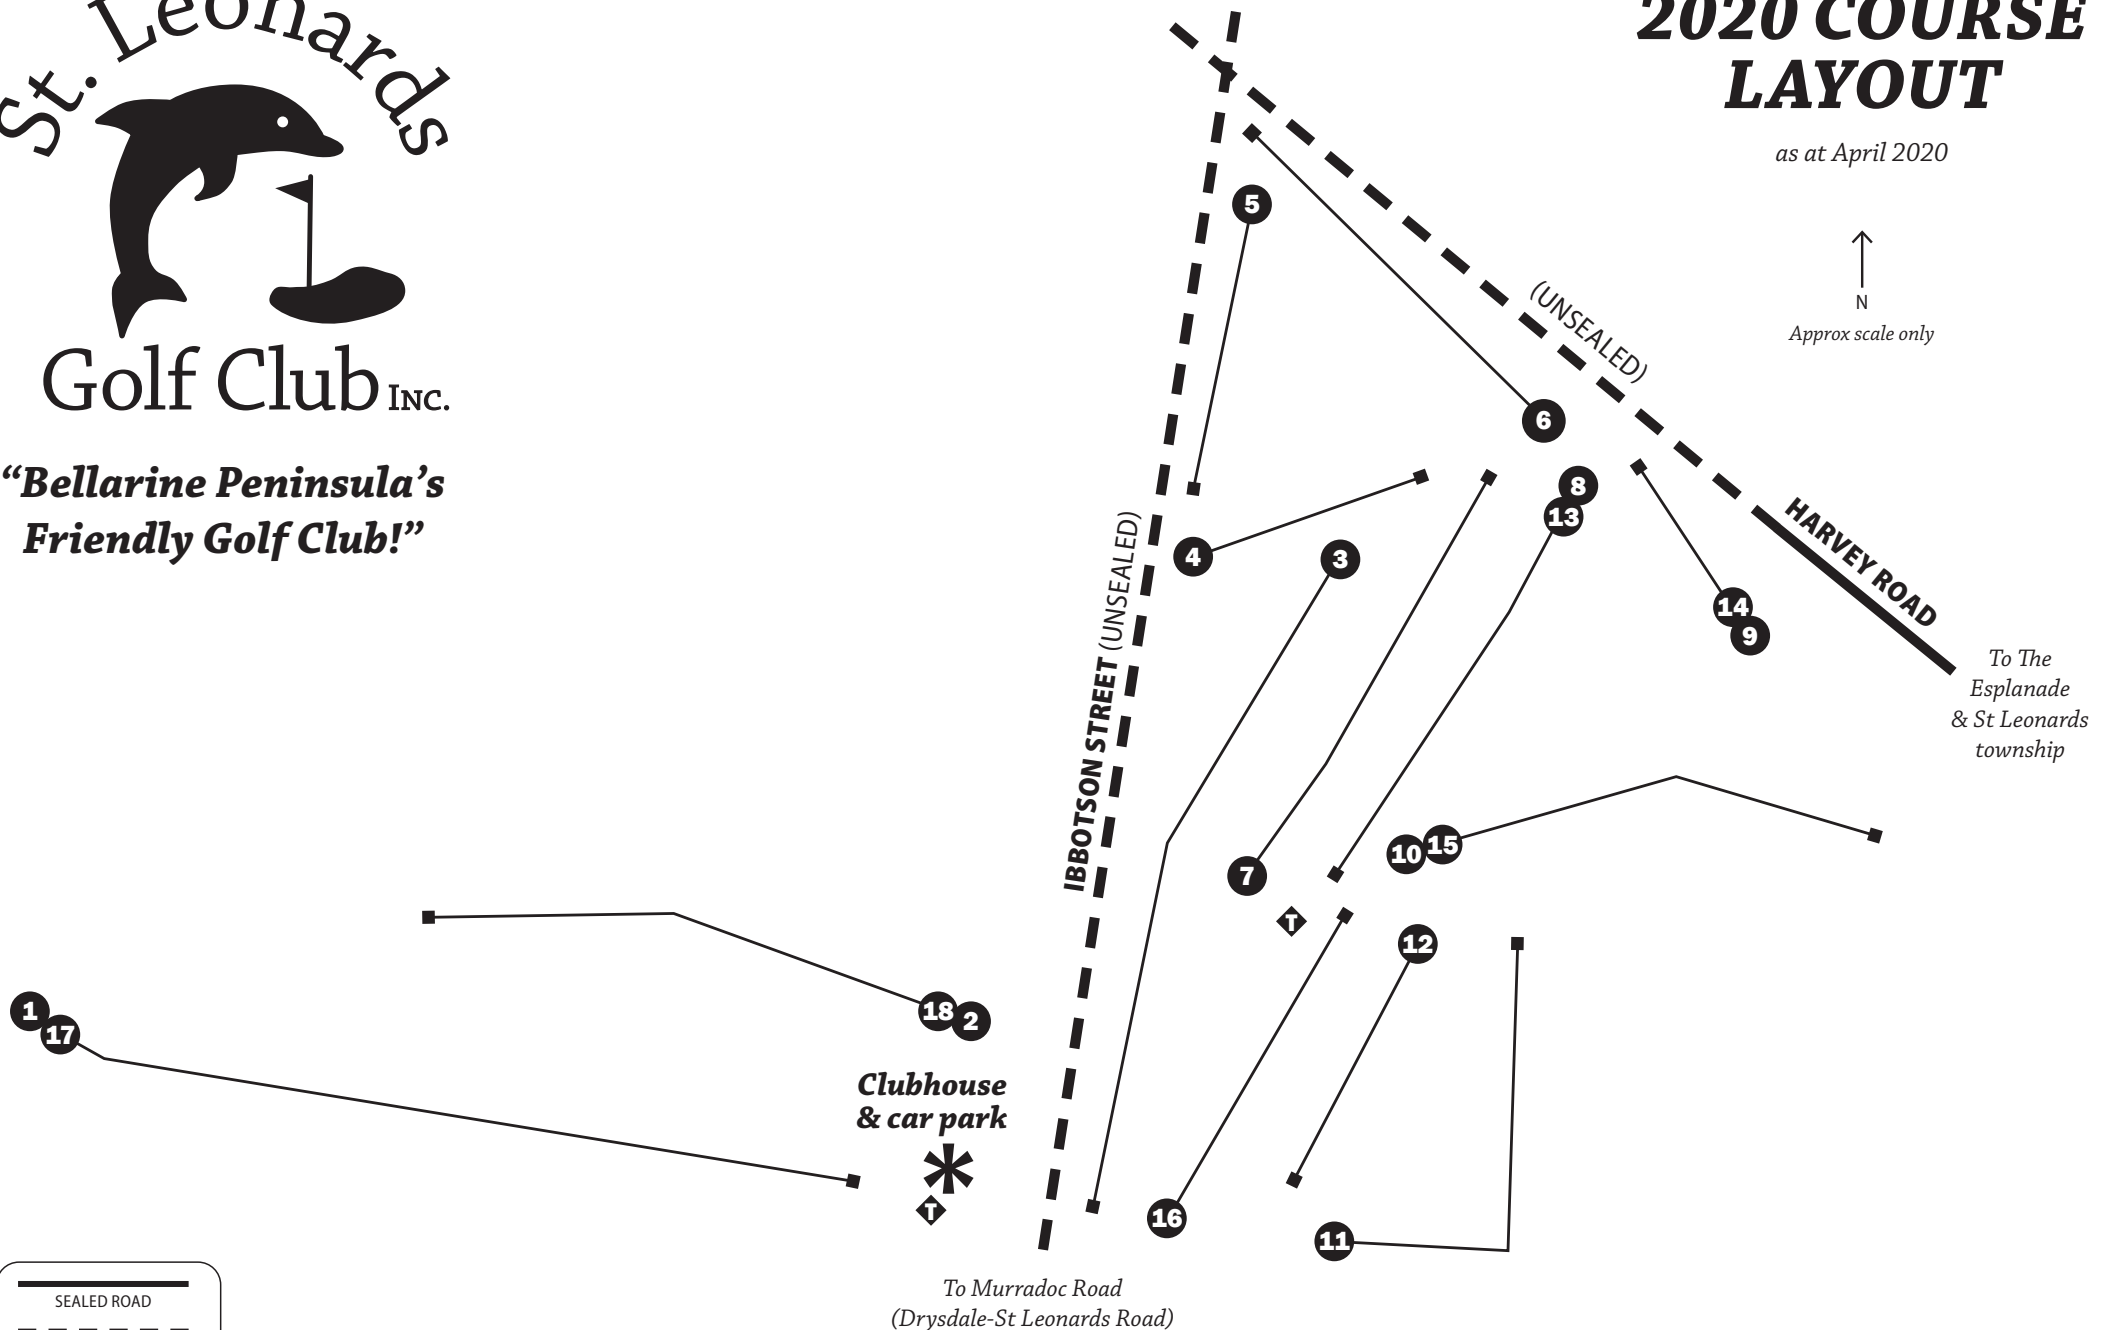

**“Bellarine Peninsula’s  
Friendly Golf Club!”**

# 2020 COURSE LAYOUT

as at April 2020

Approx scale only

282 - 320 Ibbotson Street, St Leonards Victoria 3223 • Phone (03) 5257 2343 • [stleonardsgolfclub.com](http://stleonardsgolfclub.com)